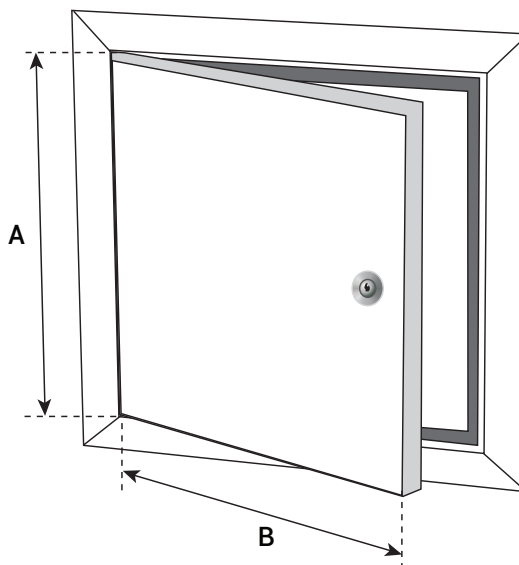

## OPTIONS (at additional cost)

- Round Cylinder Lock with Key (Z)
- Screwdriver operated cam latch (SD)

For a complete list of options visit [www.AccessDoorsAndPanels.com](http://www.AccessDoorsAndPanels.com)

## DIMENSIONS AND APPEARANCE

>> CLICK TO VIEW ADDITIONAL DETAILS AND PRICING <<

### STANDARD SIZES:

SYSTEM ALULIGHT	DIMENSIONS	
	A inch   mm	A inch   mm
L305305AL	12"   305	12"   305
L406406AL	16"   406	16"   406
L508508AL	20"   508	20"   508
L610610AL	24"   610	24"   610

ROUGH OPENING IS DOOR SIZE + " (9 MM)